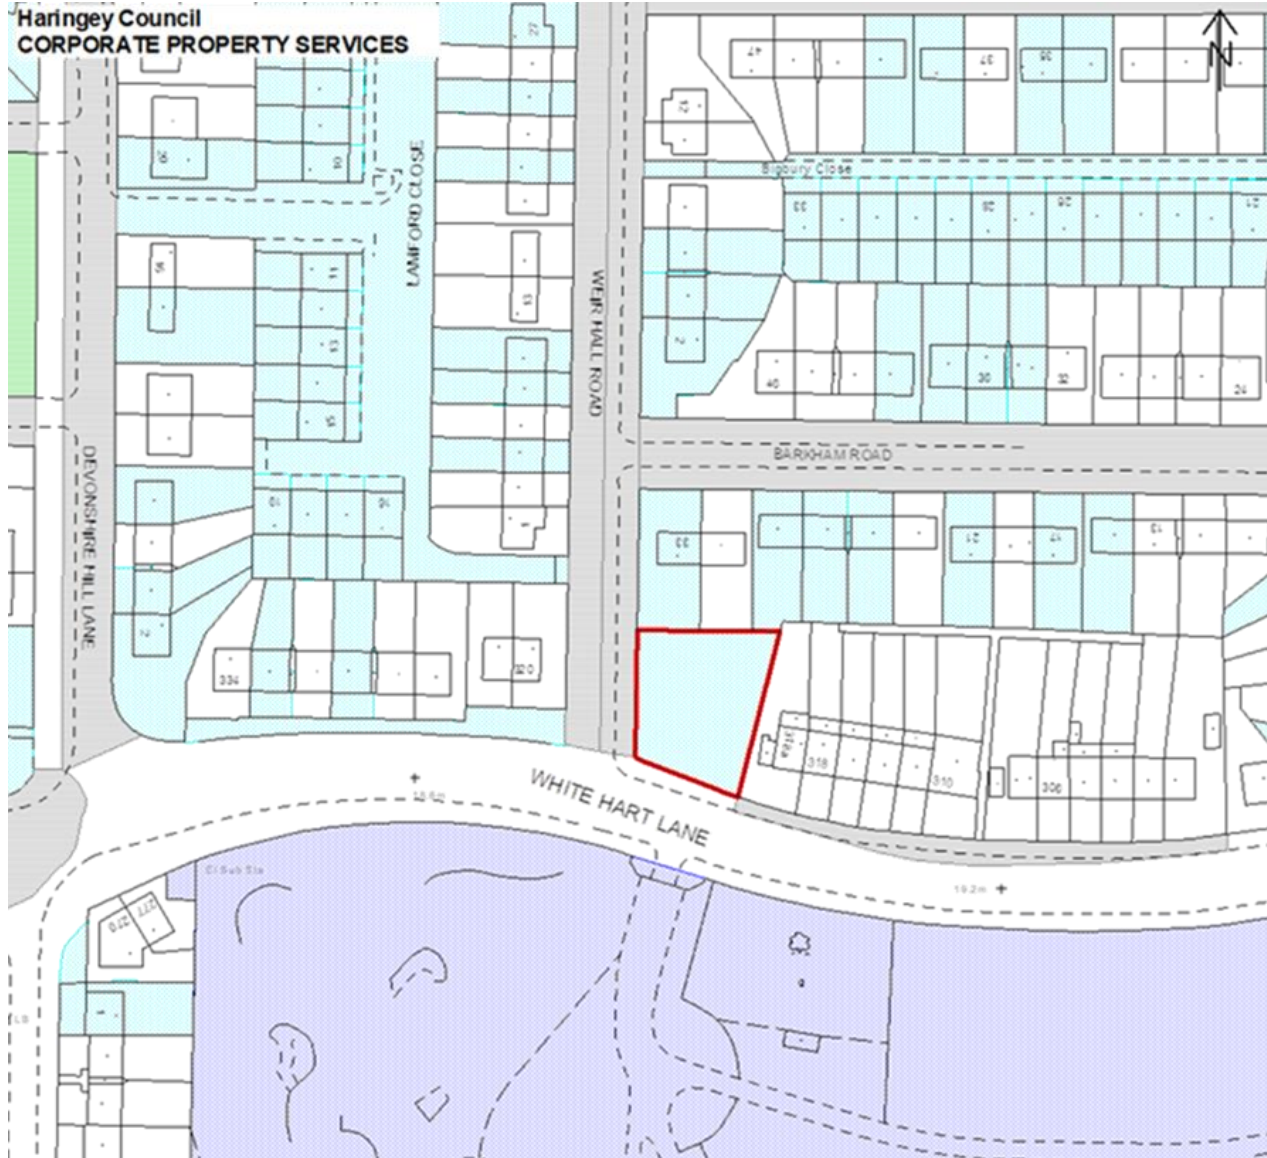

**Appendix 1**

**Land adjacent to 318a White Hart Lane – Red Line Boundary – CGI of proposed new development and floor layout**

The plan below illustrates the red line boundary plan for the 318a White Hart Lane Land Adj development site. The site is located opposite Tottenham Cemetery.

# 318a White Hart Lane – Planning Approved Designs

This image illustrates the proposed scheme looking west along White Hart Lane, highlighting the schemes corner focal point with Weir Hall Road.

Proposed Site Plan - scale 1:200 approx

This image illustrates the layout of the proposed development.